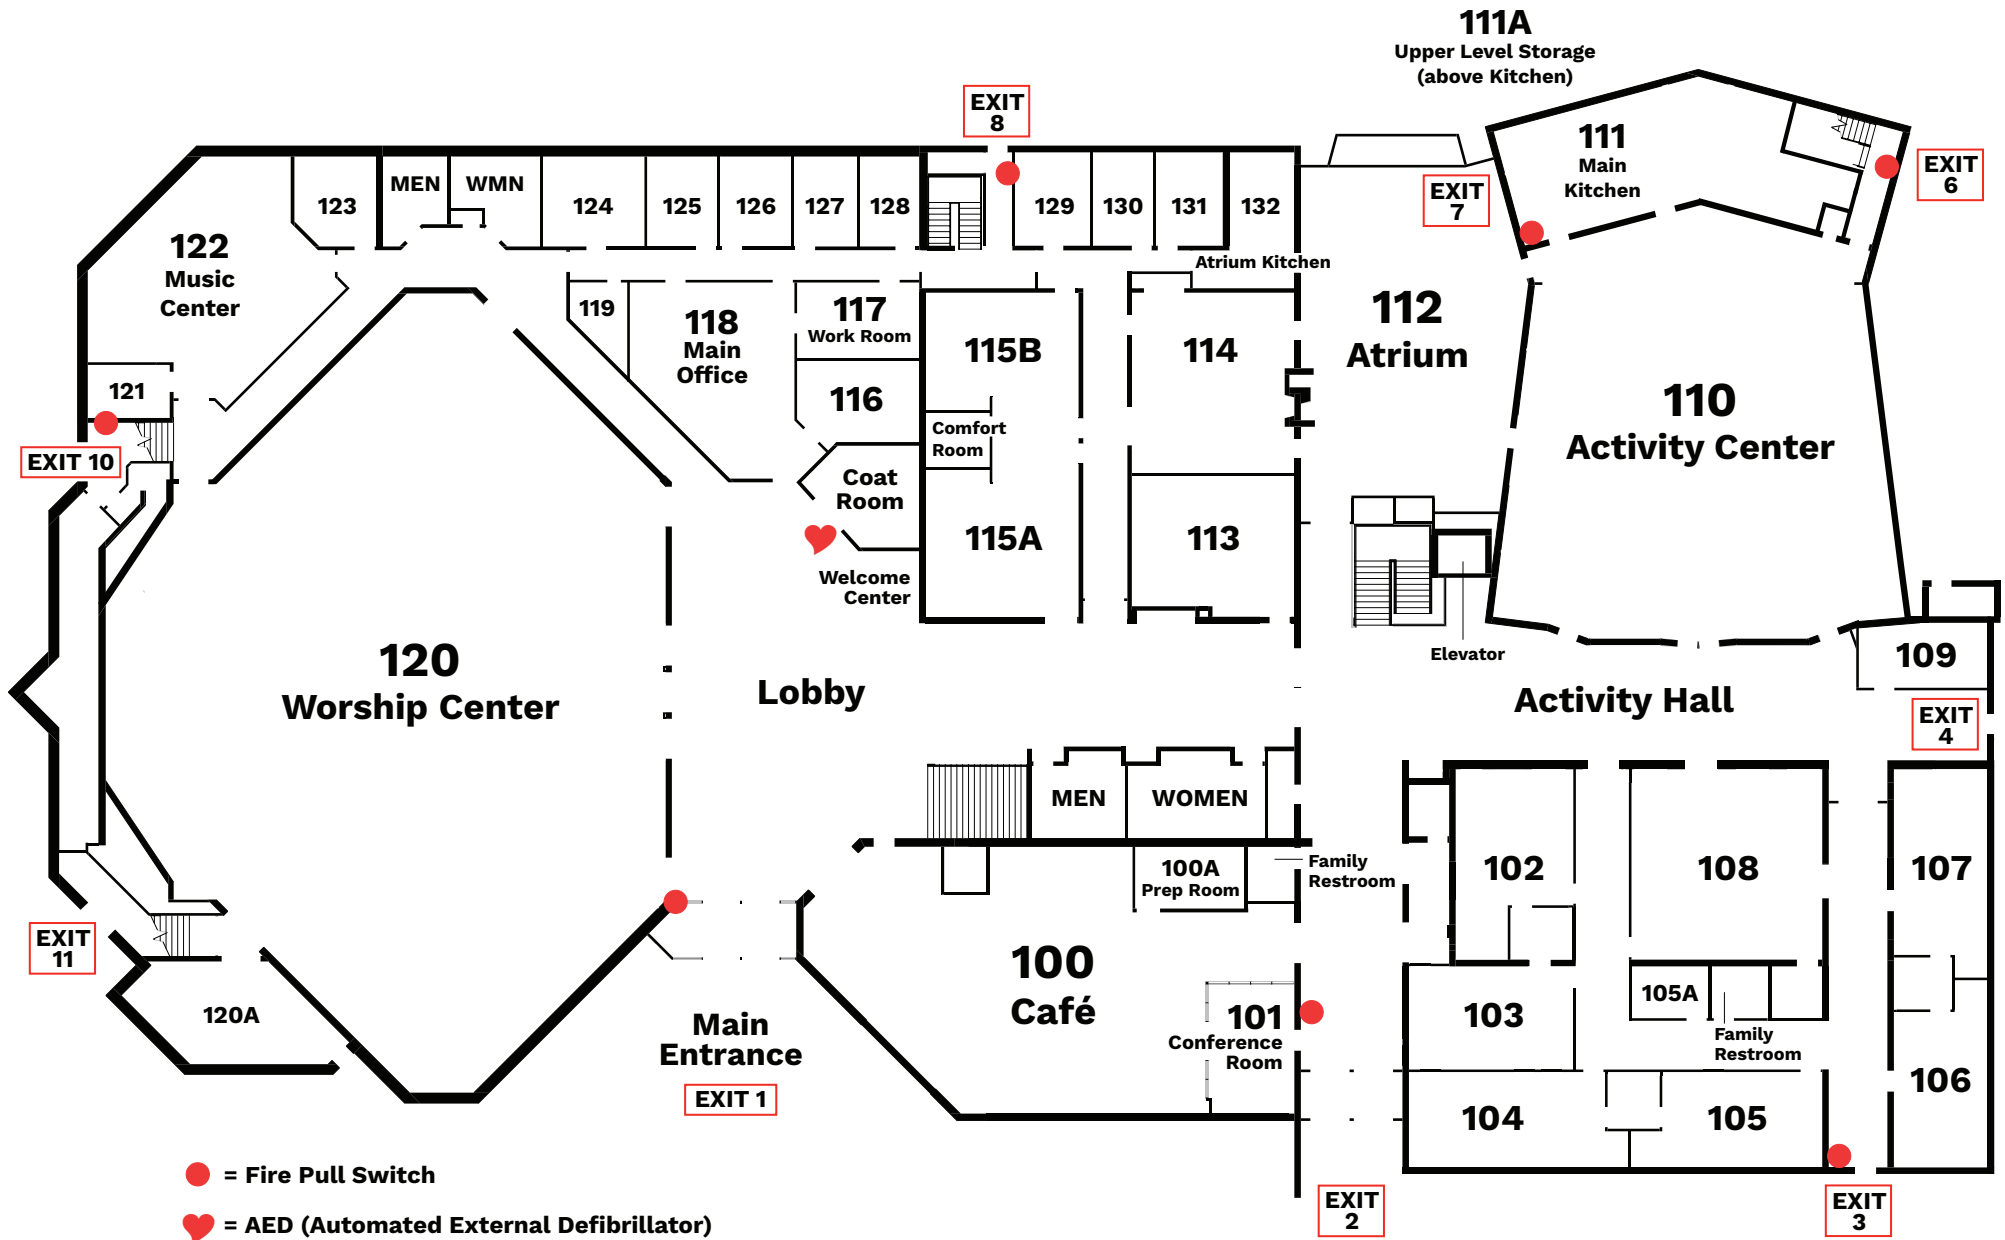

# CALVARY CHURCH Roseville Campus Upper Level

# CALVARY CHURCH

## Roseville Campus Lower Level

● = Fire Pull Switch  
 ⚡ = All lower level rooms designated storm shelter except Room 22