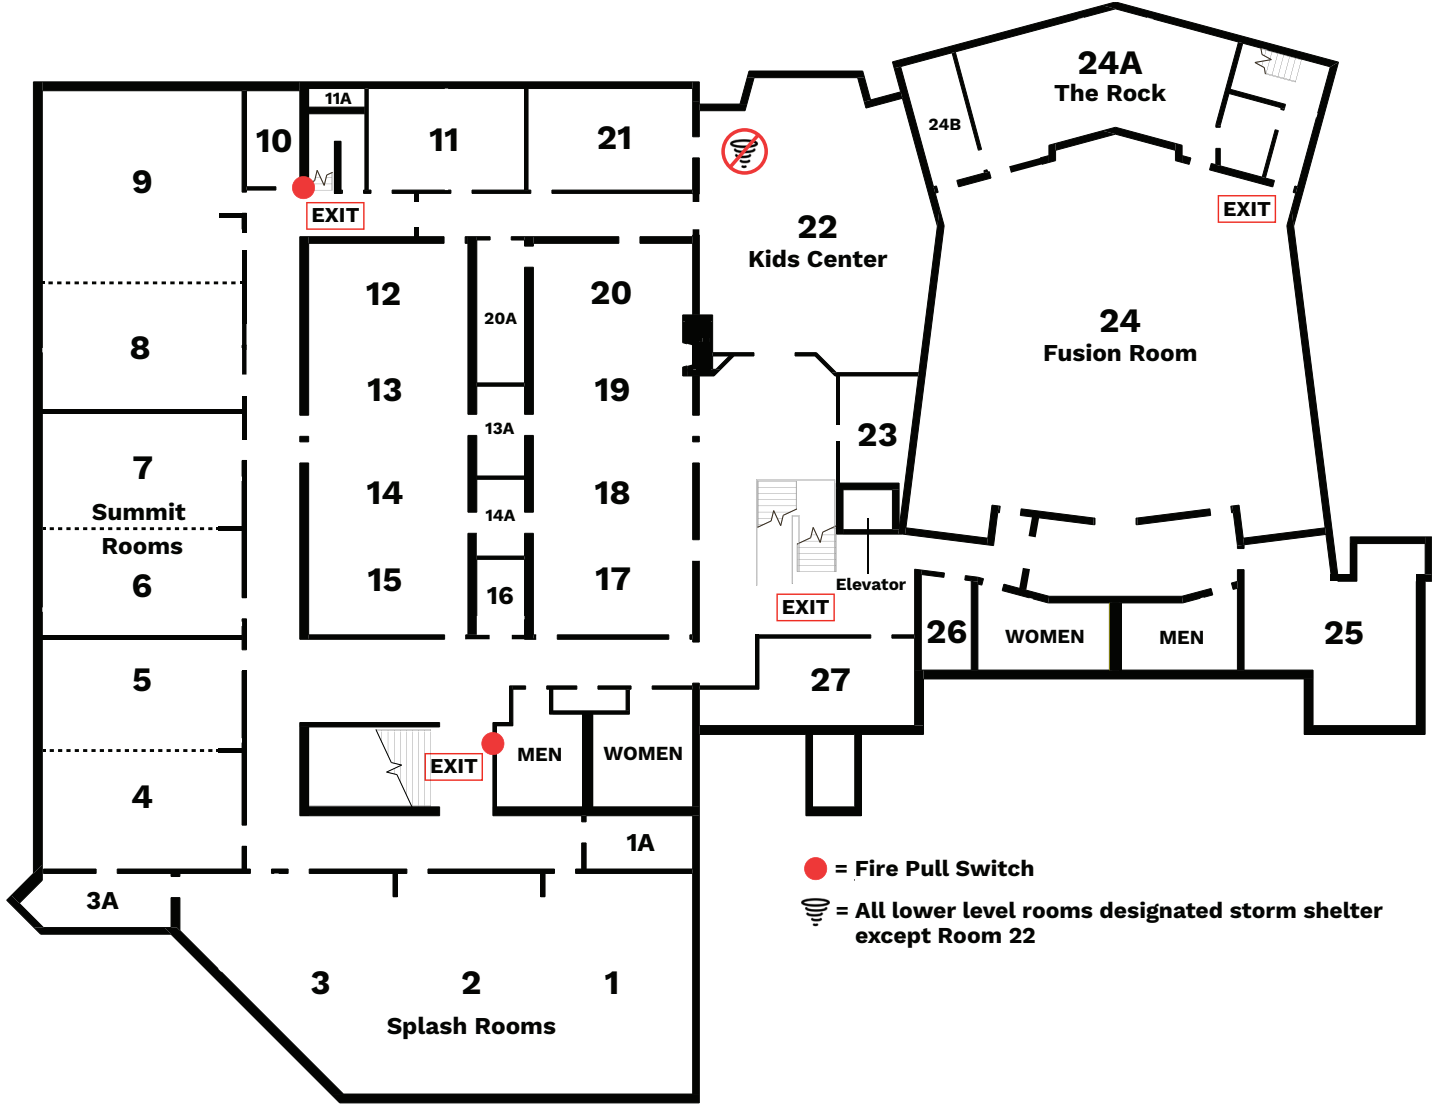

# CALVARY CHURCH Roseville Campus Upper Level

# CALVARY CHURCH

## Roseville Campus Lower Level

● = Fire Pull Switch  
 ⚡ = All lower level rooms designated storm shelter except Room 22